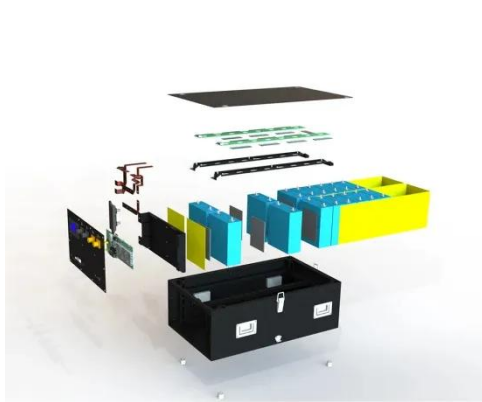

Port-grade 220V server racks for the South Africa

HPE Server Racks

Are you looking for a rack to fit your compute requirements that is designed to perform at a reasonable price? Take the guesswork out of infrastructure with HPE purpose-built racks.

[Get Price](#)

Server Racks for housing servers and IT equipment

These steel server cabinets are manufactured with high strength steel, and include 4 fans and 2 shelves. The front glass door can be changed to a perforated steel front door.

[Get Price](#)

Blue screen crashes.

Hello, im hoping someone can help, ive been having issues with my prebuilt PC since i purchased it. There were a few things that i think i have fixed, there were temperature issues and the ...

[Get Price](#)

Port USB ne fonctionne pas sous windows 10