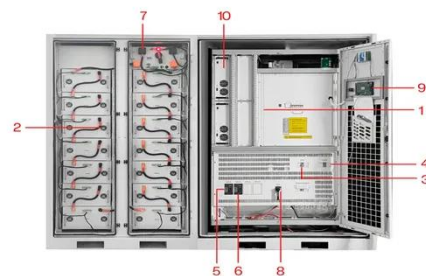

[Get Price](#)

LITHIUM ION BATTERY TECHNOLOGY PORT MORESBY

Ranging from 208kWh to 418kWh, each BESS cabinet features liquid cooling for precise temperature control, integrated fire protection, modular BMS architecture, and long-lifespan lithium iron phosphate ...

- 1 PCS Module
- 2 Battery room
- 3 Grid side circuit breaker
- 4 Load side circuit breaker
- 5 OPV1 side circuit breaker
- 6 OPV2 side circuit breaker
- 7 High Volt Box
- 8 BAT side circuit breaker
- 9 LCD display screen
- 10 MPPT