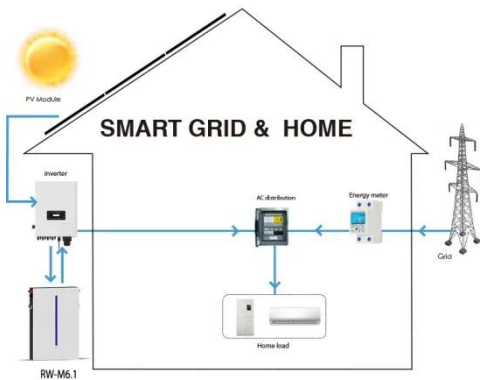

Management Power System Enterprise

With rising energy demands and unique climate challenges, Port Moresby is turning to lithium iron phosphate (LiFePO4) battery systems as a game-changing solution.

[Get Price](#)

PORT MORESBY LIFEPO4 BATTERY PACK POWERING PAPUA ...

The LFP battery uses a lithium-ion-derived chemistry and shares many of the advantages and disadvantages of other lithium-ion chemistries. However, there are significant differences.

[Get Price](#)

LiFePO4 BMS: The Ultimate Guide to Lithium Iron Phosphate Battery

Explore everything about LiFePO4 BMS: how it works, key functions, types, selection guide, installation steps, and troubleshooting for lithium iron phosphate batteries.

[Get Price](#)