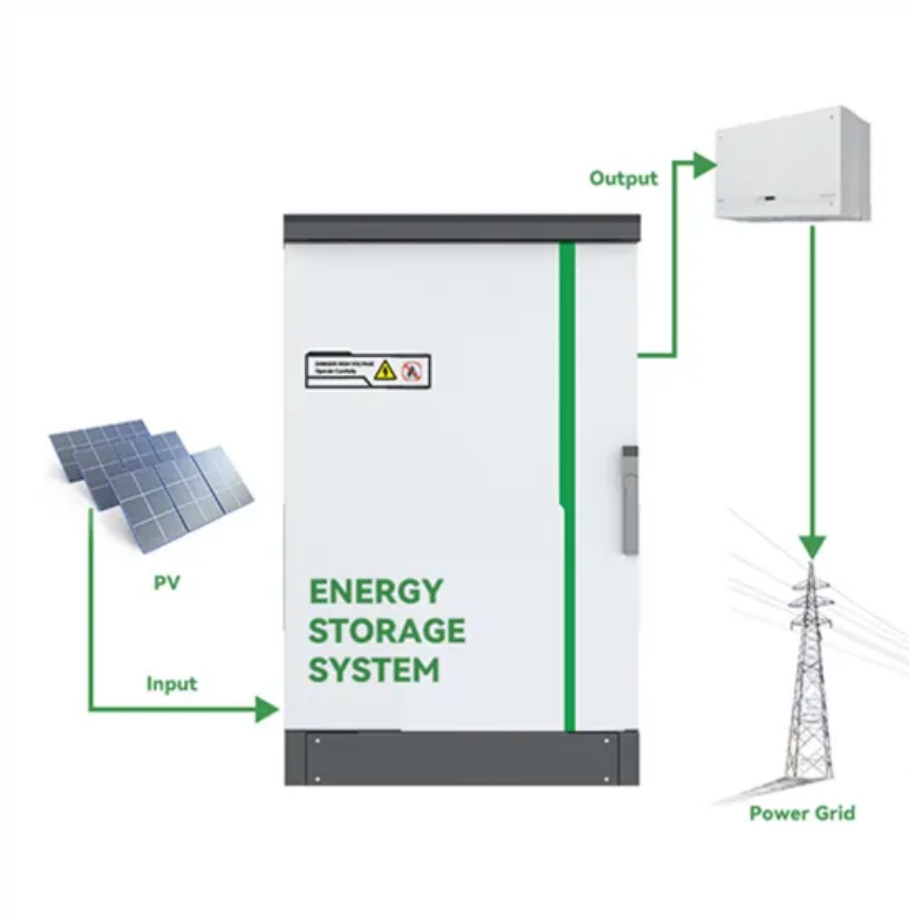

# Photovoltaic panel lift automatically turns

## Overview

---

The tilting solar panel mount automatic operates on dual-axis tracking principles, allowing panels to follow the sun's trajectory both horizontally and vertically, ensuring optimal exposure angles from sunrise to sunset. The device uses your existing fiberglass Werner or Louisville extension ladder. A pulley system is attached to the top of the ladder. A patented module “hook” attaches to the edge of a PV module frame and. The TranzVolt is a battery powered, solar panel hoist, which allows for the vertical lift of modules to the rooftop. This is an excellent option for projects located in remote, off grid, or new construction areas where power is not readily accessible. This product comes with everything you need to. The Fluke Module Lift™ is designed to safely and quickly transport a PV module to a roof, streamlining the installation process of solar panels.