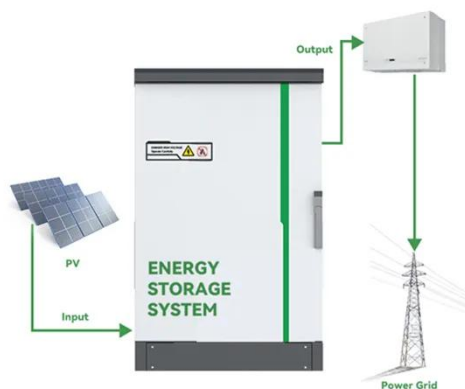

Photovoltaic panel 295wp

DETAILS AND PACKAGING

- 1 USER MANUAL PDF
- 2 RJ45 Cable For RS485/CAN
- 3 Battery in Parallel Cables
- 4 RJ45 TO USB Monitor Cable
- 5 M8 Terminal*4

Photovoltaic panel Solarwatt Eco 60M Style, 295Wp

The Solarwatt Eco 60M Style, 295Wp panel delivers 295W. Maximum current and voltage are 9.11A and 32.4V respectively. As for physical dimensions, the panel is 1650mm tall and 992mm, wide, and ...

[Get Price](#)

Comprehensive Guide to 295W Solar Panels

295W solar panels have emerged as a pivotal solution in the realm of solar energy, providing a harmonious balance between physical size, efficiency, and power output. These panels ...

[Get Price](#)

Solar Module Monocrystalline Silicon 295wp

Solar Module Monocrystalline Silicon 295wp, find complete details about Solar Module Monocrystalline Silicon 295wp, Solar Panel, Solar, Module - Yangzhou Brightway International Impex Co., Ltd.

[Get Price](#)

REC Solar REC295 Twin Peak 2 BLK