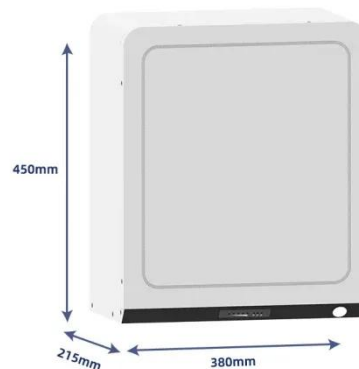

Photovoltaic panel 295wp

DETAILS AND PACKAGING

- 1 USER MANUAL PDF
- 2 RJ45 Cable For RS485/CAN
- 3 Battery in Parallel Cables
- 4 RJ45 TO USB Monitor Cable
- 5 M8 Terminal*4

Photovoltaic panel Solarwatt Eco 60M Style, 295Wp

The Solarwatt Eco 60M Style, 295Wp panel delivers 295W. Maximum current and voltage are 9.11A and 32.4V respectively. As for physical dimensions, the panel is 1650mm tall and 992mm, wide, and ...

[Get Price](#)

Comprehensive Guide to 295W Solar Panels

295W solar panels have emerged as a pivotal solution in the realm of solar energy, providing a harmonious balance between physical size, efficiency, and power output. These panels ...

[Get Price](#)

Solar Module Monocrystalline Silicon 295wp

Solar Module Monocrystalline Silicon 295wp, find complete details about Solar Module Monocrystalline Silicon 295wp, Solar Panel, Solar, Module - Yangzhou Brightway International Impex Co., Ltd.

[Get Price](#)

REC Solar REC295 Twin Peak 2 BLK