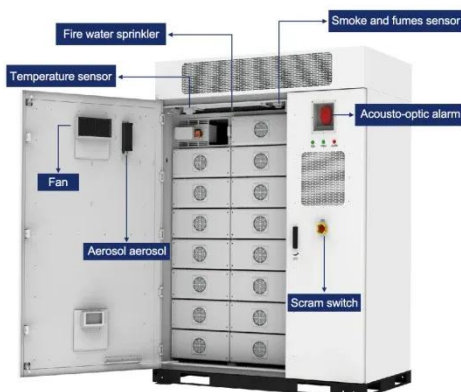

Solar Sloped Roof Brackets

Sloped roof solar brackets are essential components in photovoltaic (PV) installations, providing secure and durable mounting solutions for solar panels on inclined rooftops.

[Get Price](#)

How to Install Solar Brackets on