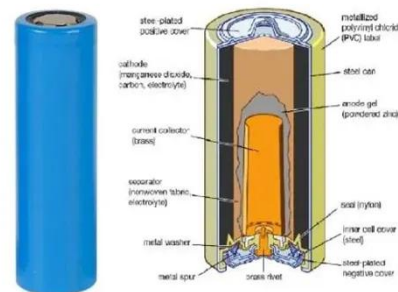

1KW Portable Off Grid Solar and Lithium Battery System 1100wh

GEL 1000 - 1KW Portable Off Grid Solar and Lithium Battery System. 1. PWM controller, inverter, LED emergency light and lithium battery. 2. Battery Capacity: 24V, 43AH 1100 wh. 3. Output Power: 1000W; ...