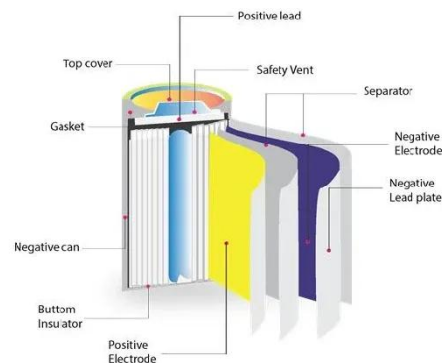

Outdoor Wireless Outlet with Remote 2 Grounded ...

This outdoor remote-controlled outlet is the perfect way ...

[Get Price](#)