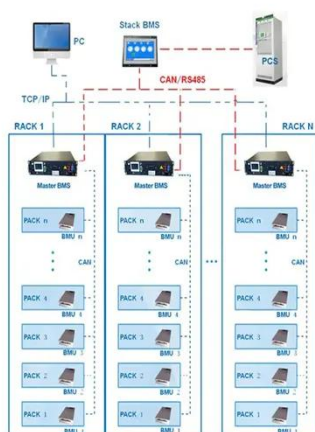

[Get Price](#)

BMS Wiring Diagram