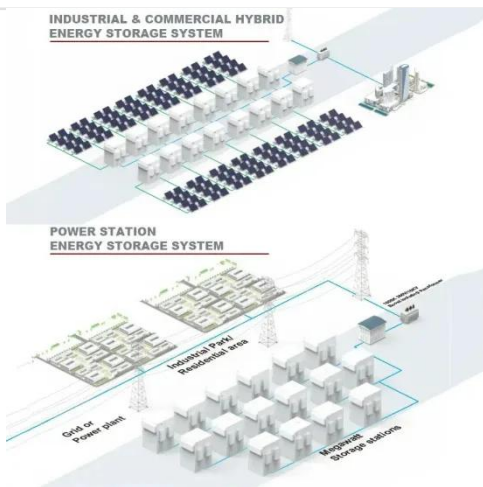

Outdoor power button

Outdoor Ground Pop Up Waterproof Power Outlet, Push Button - ...

A centrally located outdoor outlet can come in handy in many applications including yards, kitchens, pools, patios, and bars. Use them in commercial applications where you need readily available power.

[Get Price](#)

Outdoor In-Ground Power Boxes , Exterior Countertop Pop Ups

Shop for waterproof outdoor electrical systems with options from pop-ups to in-use ground boxes. All junction boxes are raintight and safe for outside use in any landscape, their IP rating ensures they ...

[Get Price](#)

Amazon : Outdoor On Off Switch

Outdoor Extension Cord with On/Off Switch - IP68 Waterproof, 1.5FT Heavy Duty 14AWG Inline Cord with LED Power Switch, 3-Prong 125V Grounded Plug, 360° Mount Bracket for Patio & Holiday Lights

[Get Price](#)

Outdoor Wireless Outlet with