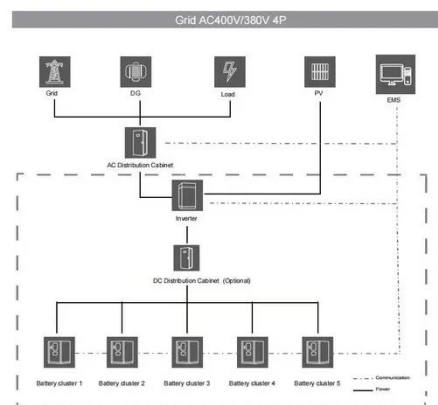

Button, Outdoor/Indoor Two-Side Entry & Exit Line

[Get Price](#)

Weatherproof 12 24V Momentary Push Button Switch for Outdoor

Vandal-proof and Weatherproof? With an IP66 IK09 rating, this push button switch is designed to withstand harsh environments and is resistant to vandalism, making it suitable for various applications.

[Get Price](#)

Low Electric OB-1-SP Outdoor Waterproof Floor Pop Up GFI Power ...

A centrally located outdoor outlet can come in handy in many applications including yards, kitchens, pools, patios, and bars. Use them in commercial applications where you need readily available power.

[Get Price](#)

Contact Us