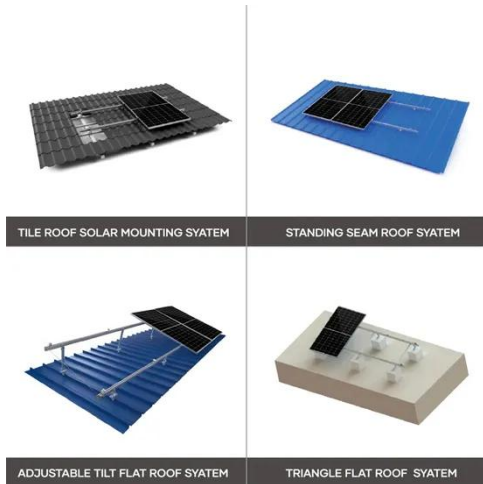

Blue ...

[Get Price](#)

Base station energy storage expert , EK Solar Energy

EK Solar Energy provides professional base station energy storage solutions, combined with high-efficiency photovoltaic energy storage technology, to provide stable and reliable green energy ...

[Get Price](#)