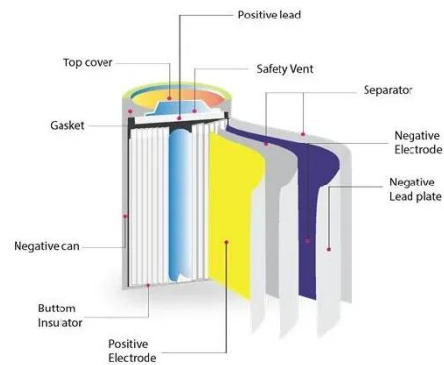

...

[Get Price](#)

Outdoor Energy Storage System Cabinets , EPC Energy

EPC Energy serves the utility and developer market with multi-MWh solutions featuring 40' container or skid-based designs. These scalable designs feature integrated LFP battery racks, power electronics, ...