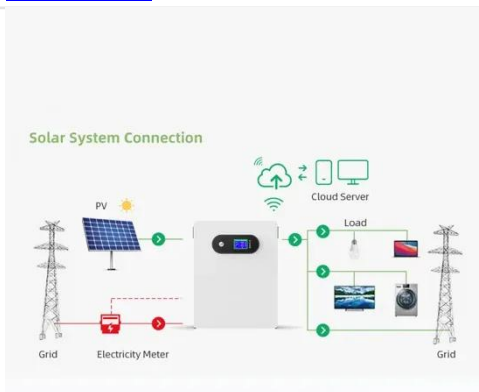

[Get Price](#)

Container base station energy room

Container-type energy base station: It is a large-scale outdoor base station, which is used in scenarios such as

communication base stations, smart cities, transportation, power systems and other edge ...

[Get Price](#)

Large-scale Outdoor Communication Base Station , Reliable & Energy

Discover the Large-scale Outdoor Communication Base Station, designed for smart cities, communication networks, and power systems. Integrated with solar, wind, and energy storage ...