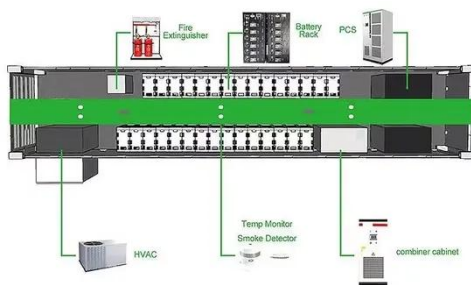

Outdoor Communication Power Supply BESS Investment Plan

How has Bess impacted the supply chain?The acceleration of investment and construction of BESS has led to bottlenecks along the supply chain. The high investment in the BESS industry has brought with ...

[Get Price](#)

Outdoor Communication Power Supply BESS Field

Communications are an integral part of BESS design, as it allows for remote data monitoring and/or management, and for