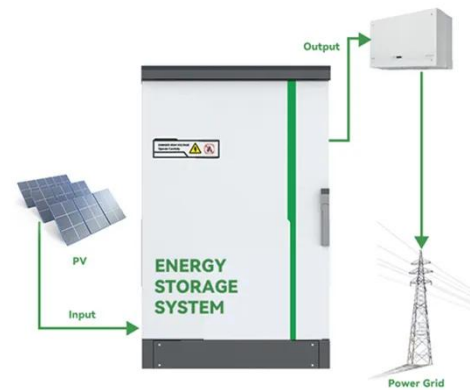

750-Watt Battery Powered Portable Power Inverter

Have power on-the-go with this Nature Power 750-watt ...

[Get Price](#)

Outdoor Power Products , 640 Airport Rd, Sulphur ...

We carry most major outdoor power equipment for both homeowners and commercial users such as eXmark, Echo, Scag and more.

[Get Price](#)

750-Watt Battery Powered Portable Power Inverter

Have power on-the-go with this Nature Power 750-watt inverter. Ideal for RVs, jobsites and emergency use, it provides 750-watt continuous power and 1500-watt peak surge power.

[Get Price](#)