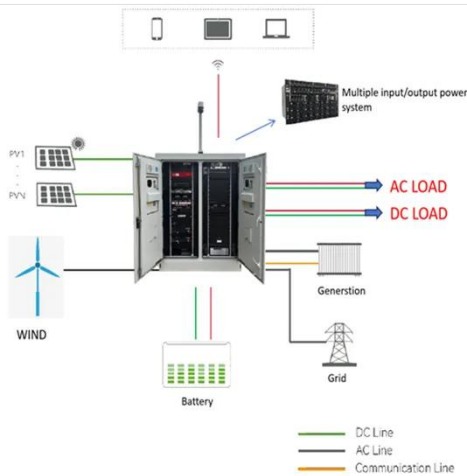

Xiaomi Outdoor Camera Base Station FAQ

Q: Why do the videos recorded on the microSD card have incoherence and incoordination between sound and picture in the Xiaomi Outdoor Camera Base Station? A: To check the problem, please ...

[Get Price](#)

Wyze Cam Outdoor, Base Station, v2, Pan, Video Doorbell

IMPORTANT INFORMATION: Updating Wyze Cam Outdoor Base Station to 4.16.2.66 makes it incompatible with flashing to older firmware versions. We have removed all previous ...

[Get Price](#)

Xiaomi Outdoor Camera Base Station Specs

Xiaomi Outdoor Camera Base Station Specs: Outstanding performance with exceptional features, Supports local storage and is secure and energy-efficient, Strong signal, extensive coverage, smooth ...