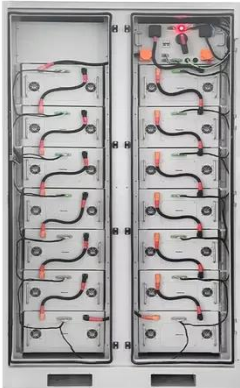

[Get Price](#)

To Strive forward No Energy Waste

- ✓ All in one
- ✓ 100~215kWh High-capacity
- ✓ Intelligent Integration

Outside Plant Enclosures (OSP) , Moore

This heavy-duty enclosure securely houses a Stand By Power Supply and three (3) batteries along with equipment and cable required for fiber optic conversion and/or distribution.