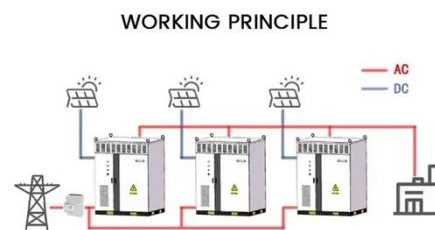

Battery Energy Storage Systems , Cummins Inc.

Built by Cummins' leading engineers and microgrid advisors, the PIC is a collaborative space where customers