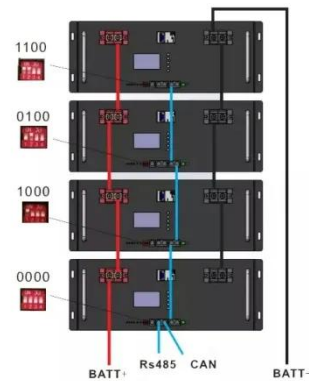

Featuring an integrated EMS for safe, stable operation, and a built-in isolation transformer for strong load adaptability, the Megarevo cabinet BESS maintains a stable power supply and adapts to fluctuating loads.

[Get Price](#)

Outdoor BESS Battery Energy Storage Cabinet System for 4 x ...

The NEMA type outdoor lithium battery enclosure can effectively control the inner ideal temperature of the cabinet and make the battery run in an ideal temperature condition.

[Get Price](#)

215kWh On / Off Grid BESS Cabinet

KonkaEnergy Outdoor Separate Battery Cabinet Series (215kWh) The KonkaEnergy Outdoor Separate Battery Cabinet Series, a safe, reliable, and highly scalable solution designed for modular energy storage projects.

[Get Price](#)

AZE BESS Cabinets

Our BESS systems are all-weather suited, with three different cabinet variations to suit any weather environment. With isolated output and online UPS for grid-connected