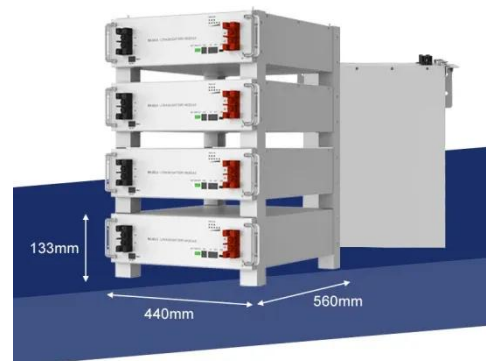

BESS (Battery Energy Storage Systems)

Huijue, a leading BESS manufacturer, offers top-performing lithium battery-powered storage solutions. Ideal for grids, commercial, and industrial