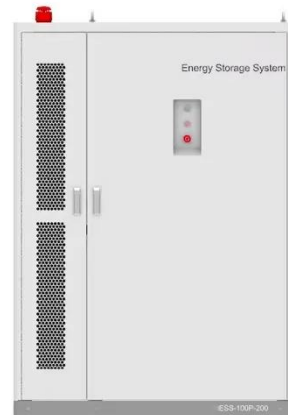

power system with integrated panels, battery storage, and smart management, providing reliable clean energy for off ...

[Get Price](#)