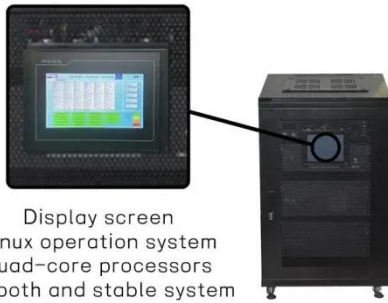

combining the functional attributes of a building's envelope with the capability to generate clean energy.

[Get Price](#)