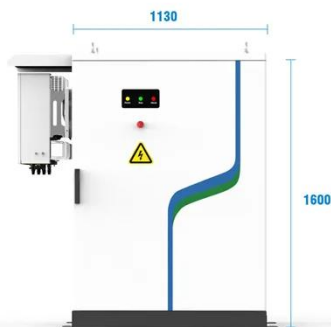

New EK solar Glass

ISO 9001 ISO 14001 CE UN38.3 MSDS

- Voltage range: 691.2-947.2V
- >6000 cycles (100%DOD)
- Rated battery capacity: 216KWH (customizable)
- EMS communication: 4G/CAN/RS485

Transparent & Tempered Solar Panel Glass, Photovoltaic

New Way photovoltaic solar panel glass features High light-transmittance, Strong Hardness, Aesthetic Improvement, Lightweight, and Customizable. Contact the leading solar glass manufacturer with ...

[Get Price](#)

750 000 Tons Photovoltaic Glass Manufacturing Powering Solar ...

SunContainer Innovations - With solar installations growing at 22% annually worldwide, photovoltaic glass has become the backbone of modern renewable energy systems. This article explores how ...

[Get Price](#)

- PV / DG Application
- APP Intelligent Control
- Multi-Unit Parallel Expansion
- 98.8% Max. Efficiency

Solar Control

Pilkington Eclipse Advantage(TM) is a range of high performance solar control on-line coated clear or body-tinted glass, with unique colours and low-emissivity properties.

[Get Price](#)

New EK solar Glass