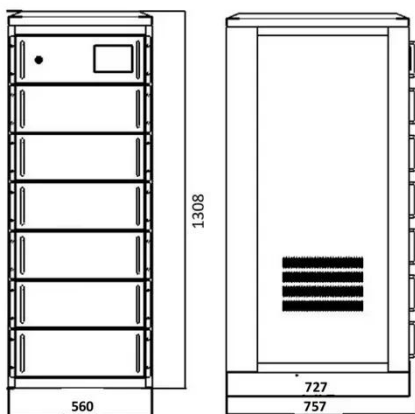

for telecom base stations and remote network sites.

[Get Price](#)

Pole-Type Base Station Cabinet , Efficient Energy Solutions for

Discover the Pole-Type Base Station Cabinet with integrated solar, wind energy, and lithium batteries. Designed for seamless installation and remote monitoring, this energy-efficient cabinet ensures ...

[Get Price](#)

Nepal base station power cabinet equipment

14U Outdoor Base Station Cabinet These base station cabinets protect mobile radios, satellite devices, and other wireless equipment from outdoor elements. With its durable construction ...

[Get Price](#)

OUTDOOR BATTERY CABINET FOR COMMUNICATION BASE STATIONS

Understanding of grid-connected inverter for communication base stations