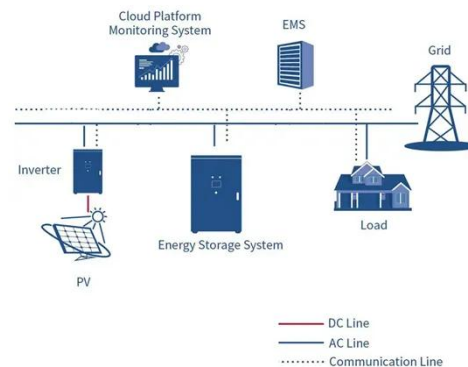

[Get Price](#)

WZRELB RBP100024VCRT 1000W 24V 120V Pure ...

About this item WZRELB 1000w 24v dc to 120v ac pure sine ...

[Get Price](#)

1000-Watt Pure Sine Wave Inverter

The Nature Power 1,000-Watt Pure Sine Wave Inverters convert 12V DC power into 120V AC power and provides power similar to the power supplied from your home electrical outlets.

[Get Price](#)

NB1000R24WP inverter

JXNB1000 Inverter The inverter adopts a unique control method to achieve high efficiency and high purity (THD<3%), which meets the demand of high-performance universal inverters;