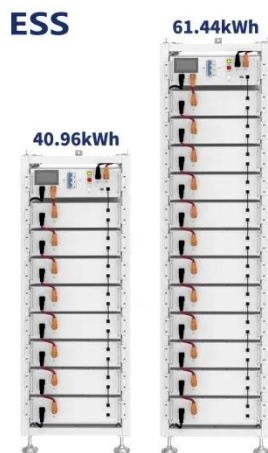

NB1000R24WP inverter

1000W Pure Sine Wave Solar Power Inverter with Wireless Remote

1000W (surge 2000W) pure sine wave inverter, with 4 cables with cable lug terminals, manual, and fuses. Everything you need to complete the installation is included.

[Get Price](#)

Amazon : WZRELB 1000W 24VDC 120VAC Pure Sine Wave Power Inverter

Easy to know the condition of inverter. When the inverter is turned on, the blue light is on, the input voltage and output voltage will show; when the inverter fails, the red light is on.

[Get Price](#)

WZRELB RBP100024VCRT 1000W 24V 120V Pure Sine Wave Solar Power Inverter

About this item WZRELB 1000w 24v dc to 120v ac pure sine wave inverter generator, as good as grid power, 1000w continuous power, 2000w peak power, with LED displays for dc ac ...

[Get Price](#)

1000 WATT 24 VOLT RACK MOUNT