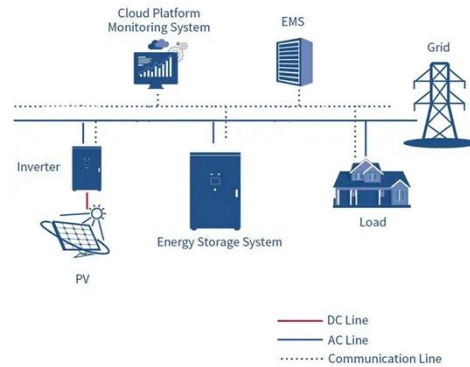

industrial control and automation housing. Whether you need one cabinet or a full-scale enclosure system, we're here to provide reliable solutions ...

[Get Price](#)

E-House Manufacturing , Keltour

Their modular design is produced entirely to reduce setup, commissioning, and startup duration. In addition, each E-house is sized and built to fulfill the electrical equipment & onsite footprint constraints.