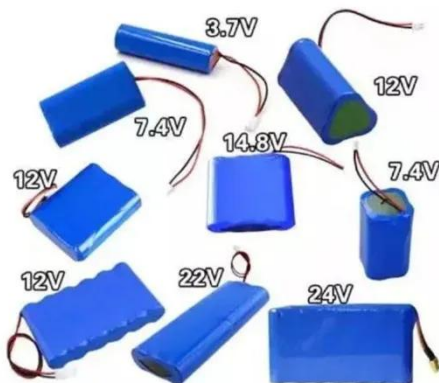

112KWh Outdoor Cabinet Energy Storage System

The HJ-G50-112F is a highly efficient and integrated outdoor cabinet energy storage system. The system adopts modular air-cooled architecture, with a rated AC output power of 50kW and a total ...

[Get Price](#)

Outdoor Cabinet Energy Storage System

Whether used as an energy storage battery cabinet, solar battery enclosure cabinets, or a battery enclosure for solar system, Huijue ensures continuous power delivery, optimal safety, and long-term ...

[Get Price](#)

Moodle app plans

Our mobile application is absolutely free for end users, including students and teachers. They have unrestricted access to all the features they need to access courses, at no cost. However, ...

[Get Price](#)

Contact Us

For catalog requests, pricing, or partnerships, please visit: