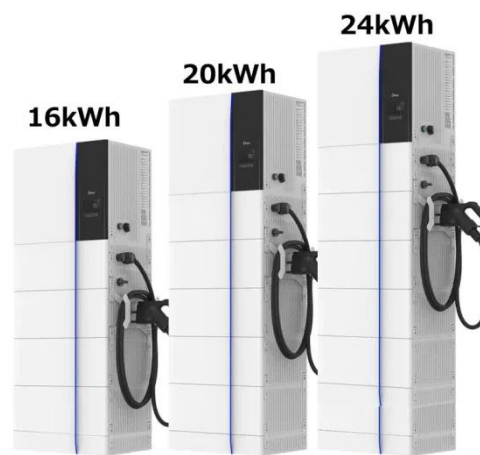

Energy Storage Equipment, Energy storage solutions, Lithium battery

To cope with the problem of no or difficult grid access for base stations, and in line with the policy trend of energy saving and emission reduction, Huijue Group has launched an innovative ...