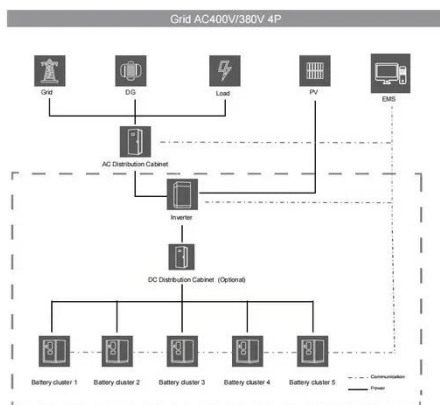

Used Wind Turbines

Superior Technology for A Brighter Future MITSUBISHI WIND TURBINE GENERATOR .

[Get Price](#)

MITSUBISHI MWT1000 -1MW o by HITWIND Turbines