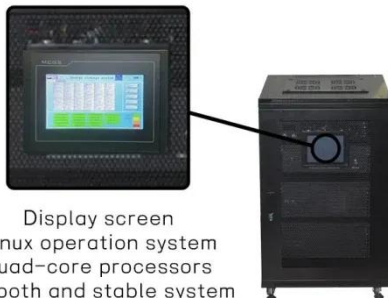

MASERU PRICE PHOTOVOLTAIC ENERGY STORAGE POWER ...

This product is a new energy storage box (multi-purpose backup power station), built-in high-capacity LiFePO4 pouch cells, combined with a high-strength aluminum alloy shell, is a rechargeable power ...

[Get Price](#)

MASERU ENERGY STORAGE POWER STATION

This article establishes a full life cycle cost and benefit model for independent energy storage power stations based on relevant policies, current status of the power system, and trading rules of the ...

[Get Price](#)

MASERU INDUSTRIAL ENERGY STORAGE EQUIPMENT , ICEENG ...

The Pakistan Nuclear Power Fuel Complex (PNPFC), also known as Chemical Processing Plant (CPP), is a nuclear fuel manufacturing and a fabrication plant located in about 175 km (109 mi) south of ...

[Get Price](#)