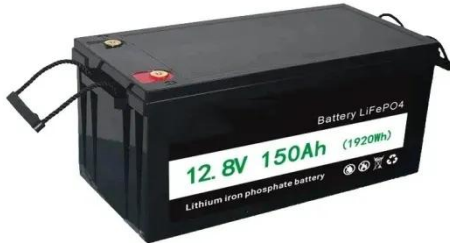

and diesel energy storage) technology to provide a reliable guarantee for the stable operation of communication base stations.

[Get Price](#)

5kw Wind-Solar Complementary System for Communication Base ...

Lower start up wind speed, then increase the rotating speed, then have a stable output power with a higher wind speed to make sure there is a 30% more electricity output.

[Get Price](#)