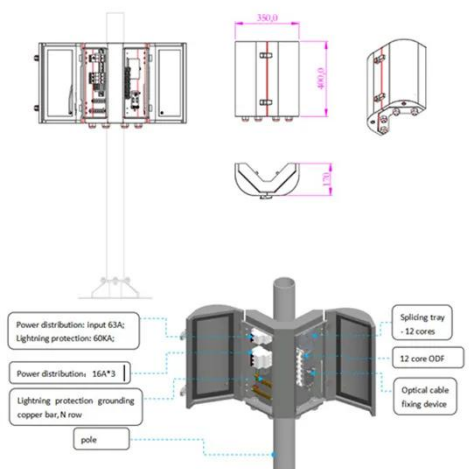

Malabo communication base station EMS service provider

Equatorial Guinea

Vizocom covers Africa, specifically Equatorial Guinea, with several satellites and delivers a flexible range of services on Ku-Band, C-Band, and Ka-Band frequencies that meet and exceed our clients' ...

[Get Price](#)

Malabo, Equatorial Guinea , The Ultimate Travel Guide (2025)

Malabo offers a blend of Spanish colonial charm and raw tropical wilderness. Visitors walk tranquil streets of bougainvillea-shaded houses and then, on the same day, trek into misty volcano forests or ...

[Get Price](#)

Malabo , Country, Population, Equatorial Guinea, & Map , Britannica

Malabo, city in Equatorial Guinea. It lies on the northern edge of the island of Biokoon the rim of a sunken volcano. Malabo served as the country's capital until 2026, when Ciudad de la Paz ...

[Get Price](#)

Equatorial Guinea, Malabo