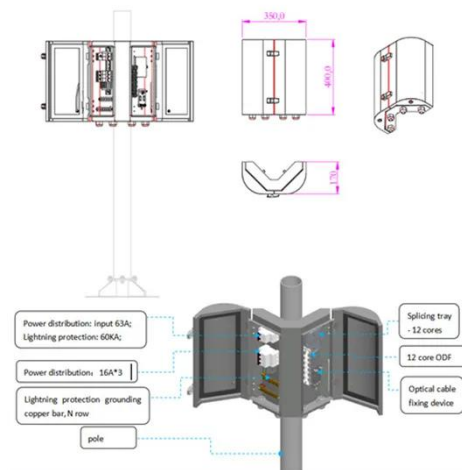

System , BESS Cabinets

The Versa BESS 200, 100 kW / 224 kWh energy storage cabinet is a flexible product for small industrial and commercial energy storage. It integrates battery storage, PCS, and energy management, ...

[Get Price](#)

200kwh Outdoor BESS Cabinet Full Set With Hybrid Inverter Peak ...

Rosen Lithium Battery Energy Storage for commercial and industrial C& I use for factories or tender projects, mainly from 50kwh, 100kwh, 200kwh 250kwh etc with plug and play type to the Grid directly.

[Get Price](#)

All-in-One BESS Cabinet PQA-C Series High Voltage 50KW/200KWh

All-in-One BESS Cabinet PQA-C Series High Voltage 50KW/200KWh. Battery Energy Storage System Outdoor Cabinet, with outdoor hybrid inverter, customize power & energy available.

[Get Price](#)

200 kWh Battery Energy Storage System , BESS ...

The Versa BESS 200, 100 kW / 224 kWh energy storage cabinet ...