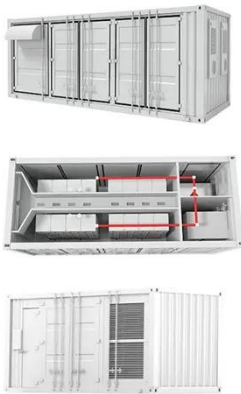

telecom cabinets provide double door options for racking requirements. Made of quality galvanized or aluminum or stainless steel, our outdoor enclosures are ...

[Get Price](#)

IP Rated Outdoor Cabinets

Fiber4u 's IP55 rack cabinet systems cater to a wide range of applications, from data centers to telecommunications. With different height and size options, they fit every project requirement. These ...

[Get Price](#)

LARGE , English meaning

Large (abbreviation L) is a size of clothing or other product that is bigger than average:

[Get Price](#)