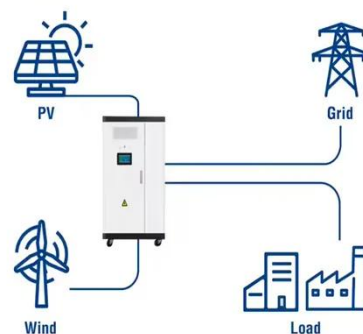

Utility-Scale ESS solutions

Dah Outdoor Cabinet IP55 Waterproof 16kwh Battery Rack ...

Dah Outdoor Cabinet IP55 Waterproof 16kwh Battery Rack Equipment Solar Power Storage Cabinet with Telecom Data Center, Find Details and Price