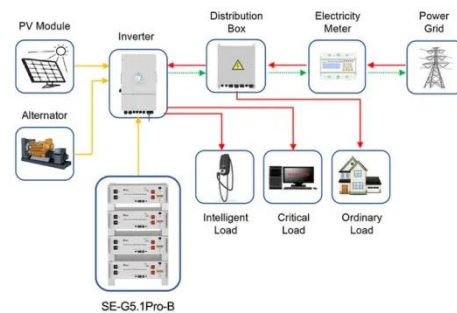

Application scenarios of energy storage battery products