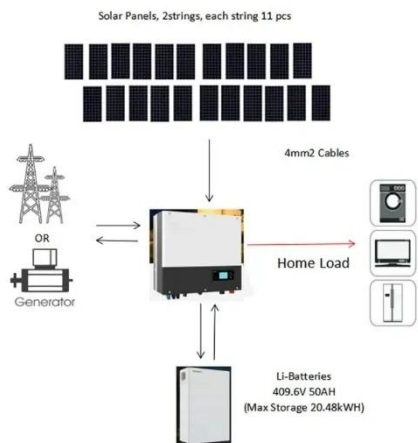

AC-AC Inverters

Our AC-AC inverter that we developed is a specialized component specifically for an engine-generator. The inverter features a driver for the electronic governor that controls the engine speed and does not ...

[Get Price](#)

Contact Us

For catalog requests, pricing, or partnerships, please visit: