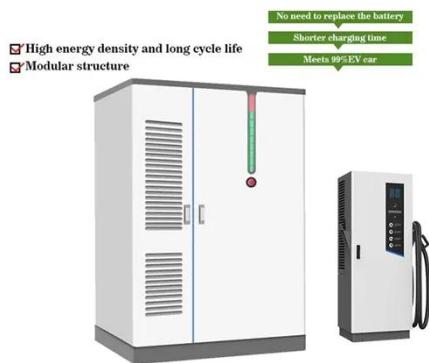

Serveredge 45RU 600mm Wide & 1200mm Deep Fully ...

This Premium Serveredge Cabinet is packed with features designed to simplify ...

[Get Price](#)

NavePoint 42U Server Rack Cabinet, 1200mm depth, Fan Compatible Top

The mounting rail depth is marked and adjustable in 10 mm increments between 6 and 37.5 inches deep. Perforated front and French rear doors improve airflow. Quick-release, locking side panels give easy access; ...

[Get Price](#)

NavePoint 42U Server Cabinet 1200mm Deep with Locking Glass Door ...

How does the rack's design promote equipment compatibility? With adjustable depth and full-height cable management, the 42U NavePoint Commercial Series cabinet accommodates various 19-inch equipment for a ...

[Get Price](#)