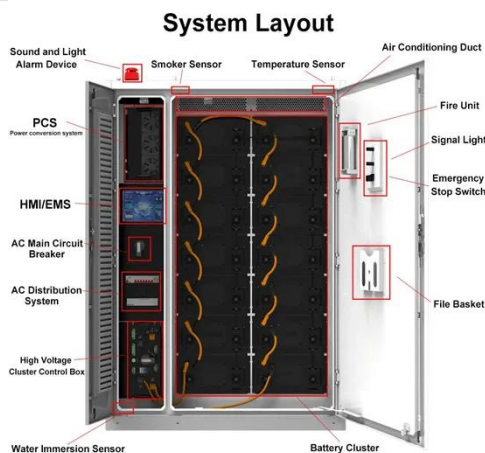

Is Kabul Communications base station used for 5G base stations

---

How many 5G base stations does Kabul Communications have

The number of 5G radios in India just crossed 100,000 according to latest data released by the Department of Telecommunications. A base station generally manages multiple radios so not sure how many base stations ...

[Get Price](#)

5G Network Equipment Manufacturers: Modem, Base ...

They are widely used in base stations, small cells, and user devices to enable reliable connectivity in diverse environments, from urban centers to remote locations.

[Get Price](#)

Complete Guide to 5G Base Station Construction , Key Steps, ...

Explore how 5G base stations are built--from site planning and cabinet installation to power systems and cooling solutions. Learn the essential components, technologies, and challenges ...

[Get Price](#)

Kabul 5G base stations are all