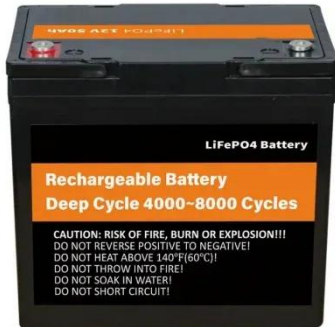

Intelligent Energy Storage Cabinet 42U System Integration