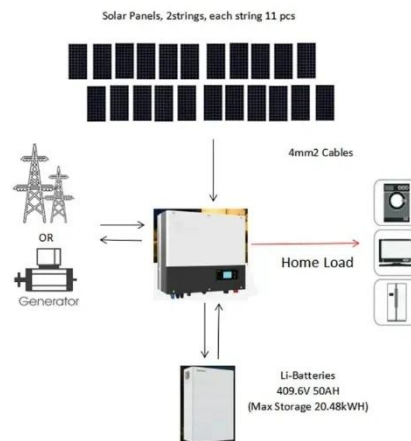

High-Performance Energy Storage Cabinet Solutions , SLENERGY

SLENERGY provides advanced energy storage cabinets with intelligent control, high safety, and long-term performance