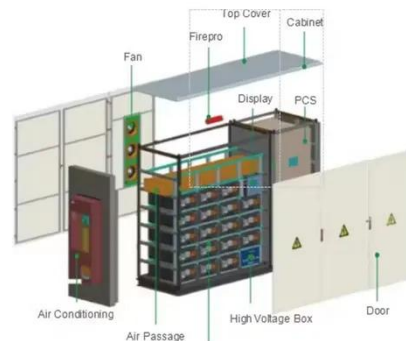

JUPITER-9000K, Management System and other accessories product series.

[Get Price](#)

Liberia lithium energy storage power supply specifications

As Liberia accelerates its renewable energy transition, lithium battery packs emerge as game-changers for power stability. This article explores how these energy storage solutions address

[Get Price](#)

Lithium Battery Solutions for Site Power , Huawei Digital Power

An energy storage system with higher energy density is needed in the 5G era. Intelligent lithium batteries that combine cloud, IoT, power electronics, and sensing technologies will become a ...

[Get Price](#)