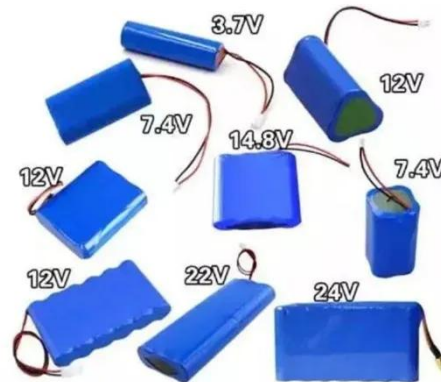

Possible? , Huawei Digital Power

With integrated PV and energy storage, Huawei has established a fully liquid-cooled ultra-fast charging architecture that enables synergy between vehicles and chargers and power grids ...

[Get Price](#)

Huawei's Super Large Outdoor Power Supply: Wattage and Applications

Let's explore Huawei's super large outdoor power supply solutions and their critical role across multiple sectors. Spoiler alert: these systems pack enough punch to run construction sites, telecom towers, ...

[Get Price](#)

FusionPower9000 Huawei Outdoor PowerPOD User Manual

It adopts a high IP-rated container and is deployed outdoors away from buildings without occupying building space. It features one power system per container and on-demand capacity expansion. It ...

[Get Price](#)