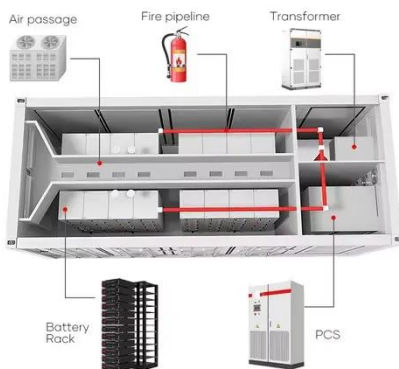

Huawei Earthquake Communication Base Station Power Supply

HUAWEI 5G BASE STATION EMBEDDED POWER SUPPLY

Huawei base station power supply model The R4850N1 is a digital rectifier that converts the 85~300VAC to 53.5 VDC and possesses the characters of high efficiency, high power density, walk-in start, hot-plug, complete ...

[Get Price](#)

Uninterrupted remote site power supply

Considering that remote base stations must be highly-integrated, inexpensive, and modest, Huawei has developed its all-on-pole EasySite solution, which integrates the base station, antennas, transmission, and ...

[Get Price](#)

What is the power supply for Huawei's communication base stations

Get Price Review: Huawei R4850G2 Power Supply 53.5VDC, 3kW with CAN Power Supply Unit (PSU): This provides the necessary electrical power to operate the base station components.

[Get Price](#)