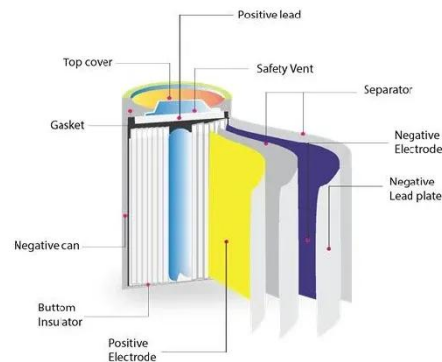

Huawei Technologies USA SUN2000-30KTL-US

All you need to know about the SUN2000-30KTL-US solar inverter including rating, cost, efficiency, and warranty terms.

[Get Price](#)