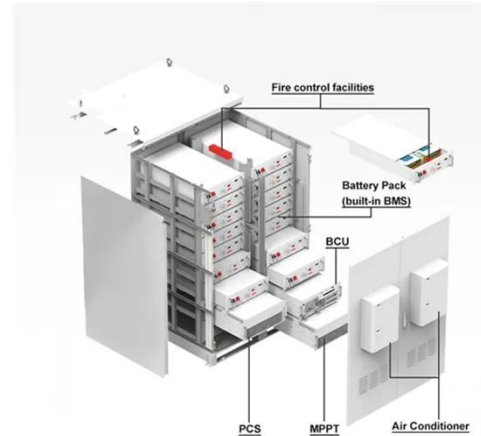

applications. Equipped with an AI-powered arc fault protection function, it helps reduce ...

[Get Price](#)

Huawei 30 KW , Three Phase Inverter

The Huawei SUN2000-30KTL-M3 is a cutting-edge 30KW three-phase inverter designed for superior solar energy efficiency. Equipped with intelligent multi-MPPT tracking, robust safety features, and ...

[Get Price](#)

Contact Us

For catalog requests, pricing, or partnerships, please visit:
<https://www.k3gizycko.pl>