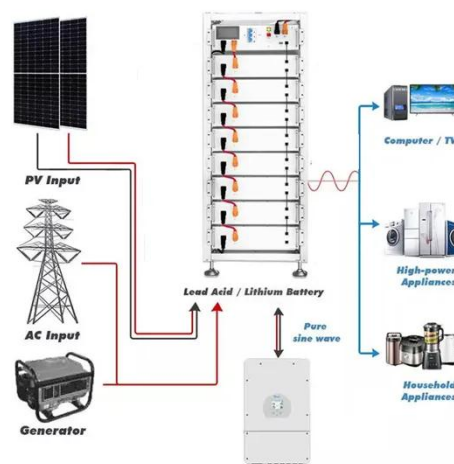

Screen. Outdoor Energy-saving LED Display
How to Wire a Solar Panel to a LED Light (Steps, Extending Switch
How to Wire a Solar Panel to a LED Light (Steps, Extending Switch
How to Wire a Solar Panel to a LED Light (Steps, Extending Switch
Solar Power LED Screen. Outdoor Energy-saving LED Display
Solar Power From LED : 4 Steps (with Pictures) - Instructables
How to Wire a Solar Panel to a LED Light (Steps, Extending Switch
How To Connect Solar Panel To LED Light: DIY Solar Power
See alltechfinepv

How To Read Solar Inverter Display , Techfine

This guide breaks down how to read the display, decode error codes, and resolve common issues like a blank or unresponsive screen. Whether you're a ...

[Get Price](#)

Solar Powered LED Display Sign

Linsn Solar LED Display, also known as photovoltaic energy-saving display, is a wiring-free integrated device composed of clean photovoltaic solar panels and lithium-ion battery energy storage, ...

[Get Price](#)

Photovoltaic display panel

Make solar power & CO2 savings visible with an LED photovoltaic display panel.