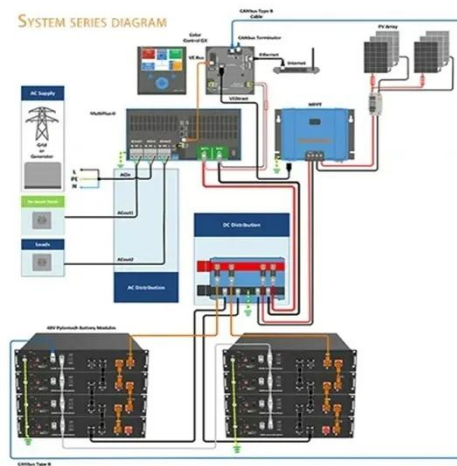

Mission Critical Outdoor Telecom Cabinets , nVent SCHROFF

These cabinets are constructed using high-quality materials and fortified with secure locking mechanisms, tamper-evident seals, and intrusion detection systems to deter unauthorized entry.

[Get Price](#)

The structure and cost of telecom cabinets

When choosing a telecom cabinet, focus on features that align with your specific needs. For outdoor installations,