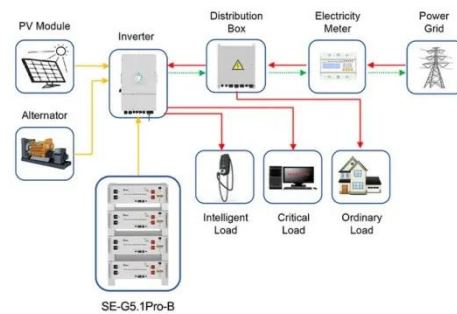

Application scenarios of energy storage battery products