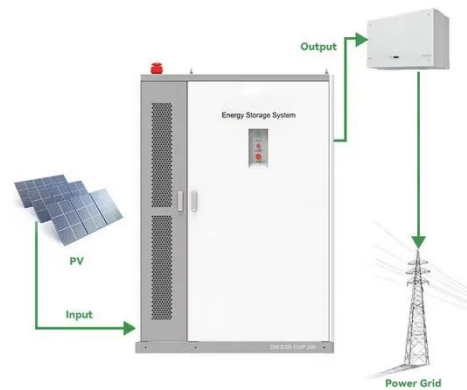

Belarus Gomel Energy Storage Container Technology Innovations ...

Discover how Gomel's cutting-edge energy storage containers are reshaping power management across industries. This deep dive explores modular designs, real-world applications, and why this Belarusian ...