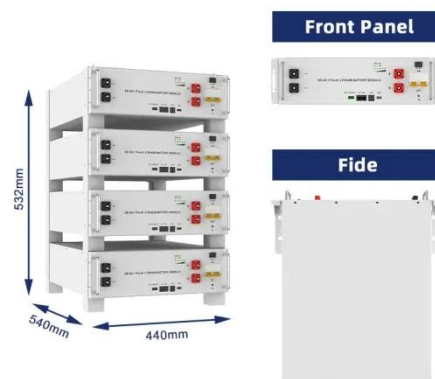

Energy Consumption of 5G, Wireless Systems and the Digital Ecosystem

"A 5G base station is generally expected to consume roughly three times as much power as a 4G base station. And more 5G base stations are needed to cover the same area," -IEEE Spectrum, 5G's ...