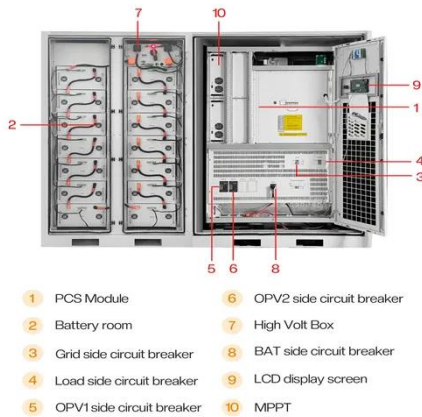

everything you need to know

Although exact dimensions vary by manufacturer, home solar panels usually measure about 5.4 feet wide by 3.25 feet long (about 17.6 square feet), with a depth of less than two inches.

[Get Price](#)

Photovoltaic Panel 660W: Key Dimensions and Industry Insights

Most 660W photovoltaic panels measure approximately 1,640-2,384 mm in length and 992-1,303 mm in width, with thickness ranging from 35-40mm. These dimensions vary across manufacturers - think ...

[Get Price](#)

Standard Solar Panel Sizes And Wattages (100W-500W Dimensions)

The goal here is to get to the average solar panel size by wattage. You can find typical dimensions of 100W, 150W, 170W, 200W, 200W, 220W, 300W, 350W, 400W, and 500W solar panels summarized ...

[Get Price](#)