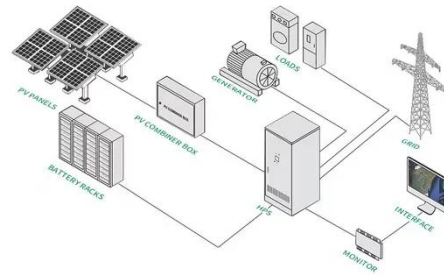

[Get Price](#)

Contact Us

For catalog requests, pricing, or partnerships, please visit:
<https://www.k3gizycko.pl>