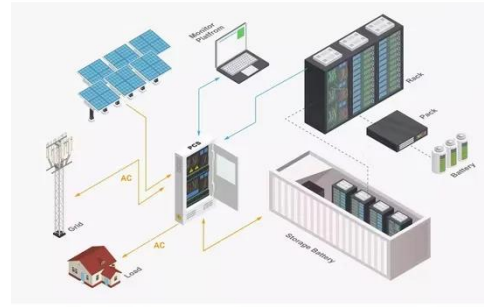

emergency preparedness, and off-grid living. These power stations stand out for

...

[Get Price](#)

Contact Us

For catalog requests, pricing, or partnerships, please visit:
<https://www.k3gizycko.pl>