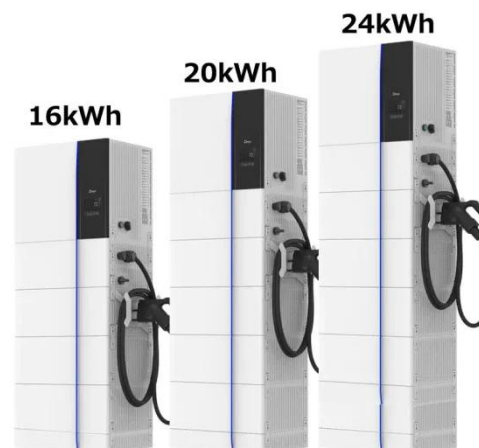

Contact Us

For catalog requests, pricing, or partnerships, please visit:
<https://www.k3gizycko.pl>