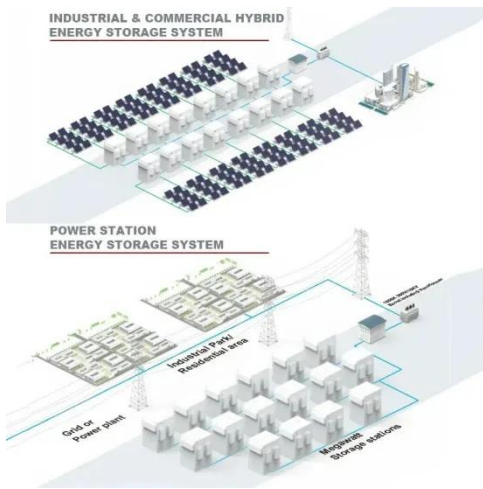

High quality din rail breaker in Calcutta

Din Rail In Kolkata West Bengal At Best Price

Get din rail in Kolkata West Bengal at best price. Find list of din rail manufacturers suppliers located in Calcutta & near by cities.

[Get Price](#)

Cheap Wholesale Din Rail Circuit Breaker Quotes, Pricelist

As a trusted supplier, Talemod offers competitive wholesale prices for high-quality Din Rail Circuit Breakers. Get quotes directly from our reliable factories today!

[Get Price](#)