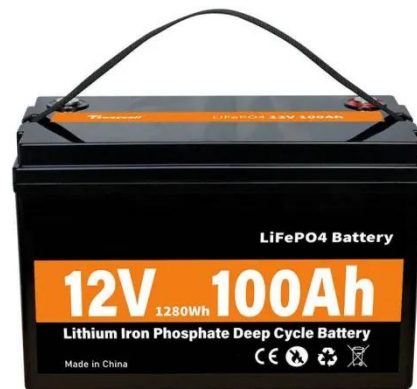

Commercial and Industrial Energy Storage Cabinet BESS , Anern

All-in-One Design: Compact, pre-assembled solution for easy deployment and reduced installation time. High Scalability: Modular architecture allows for flexible capacity expansion. Robust Protection: IP54 ...