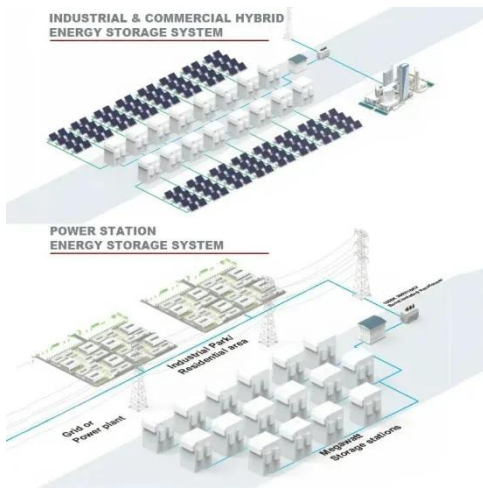

an Indigenous culture within its interior uplands.

[Get Price](#)

The best 11 places to visit in Guatemala

From volcanoes and jungle ruins to historic cities and Maya culture, these 11 sights should get top billing on your Guatemala travel itinerary.

[Get Price](#)