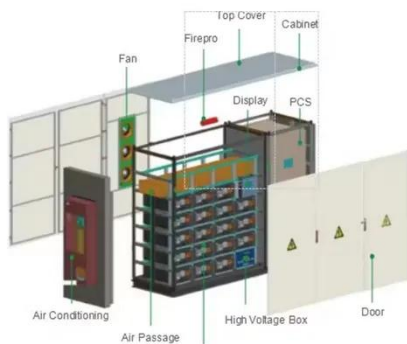

1-23. Smoke support in execution of the defense. Figure 1-24. Smoke support of a ...

[Get Price](#)

Bradley Smoke Generator Blueprint , PDF , Smoking (Cooking) , Roof

Key points include making the walls as airtight as possible, installing a sloped metal roof to prevent condensation, and including a well-sealed door with adjustable vents for controlling smoke and air flow.

[Get Price](#)

2. Generator Basics IEEE

Circuit: Generator with a PMG As the PMG rotor rotates, it produces AC voltage in the PMG stator. The regulator rectifies this voltage and applies DC to the exciter stator. A three-phase ...

[Get Price](#)

Contact Us

For catalog requests, pricing, or partnerships, please visit:
<https://www.k3gizycko.pl>