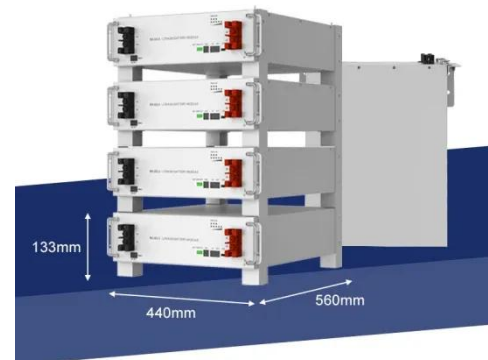

Amazon : Lithium Battery Storage Container

12V 200Ah LiFePO4 Lithium Battery Fireproof Safe Bag, Large Capacity Explosion-proof Lipo Battery Case for Charging & Storage, Waterproof Safe Box Compatible with LiTime & Renogy (22x9x9.4 ...

[Get Price](#)

Battery energy storage system (BESS) container, BESS container -

It features a high-quality container enclosure pre-installed with a battery