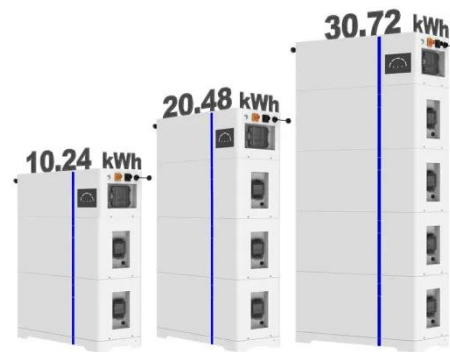

ESS

Energizer 150 Watt Pure Sine Wave Power Inverter, Portable Auto Battery

The Energizer ENC-2A battery charger/maintainer features 6 volt and 12 volt charging selectivity, with a 7 step smart charging technology that will improve your battery's life cycle.

[Get Price](#)

Energizer 150 Watt Pure Sine Wave Power Inverter, ...

The Energizer ENC-2A battery charger/maintainer features 6 volt ...